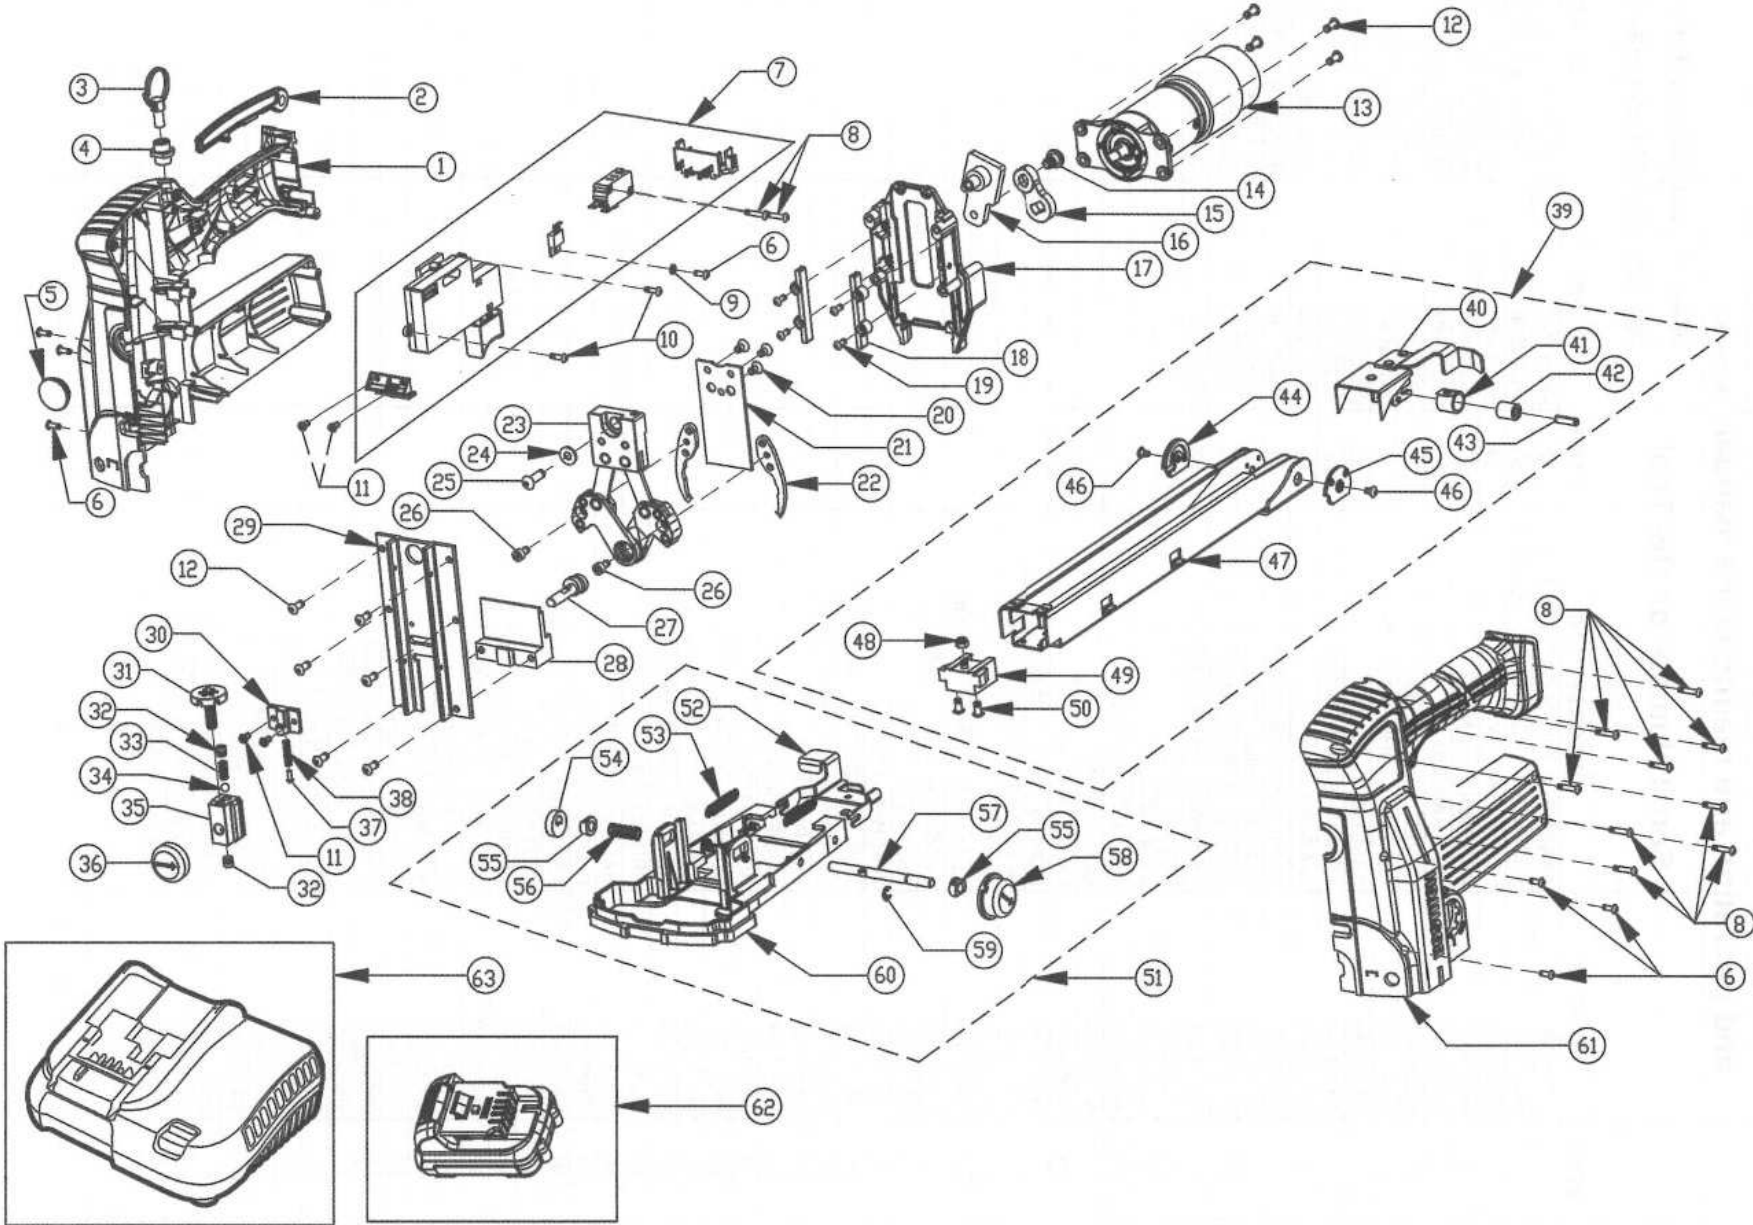

DSA3519N

CORDLESS CARTON CLOSING STAPLER

IP1399-1RB 02/17

TO BE USED WITH PARTS LIST IP1399-2 AND OPERATION AND MAINTENANCE MANUAL 9R205493.

BOSTITCH

DSA-3519-N / DSA-3522-N

PARTS LIST: IP1399-2RB

To be Used with tool parts illustration: IP1399-1RB
and operation and maintenance manual: 9R205493

Serial Number on the Tool: DSA-3519 17030 000 and Higher
DSA-3522 17030 000 and Higher

ITEM	PART #	DESCRIPTION	ITEM	PART #	DESCRIPTION
1	9R205283	ASSEMBLY, RIGHT CASE, DSA-3519-N	52	9R200727	LATCH, MAGAZINE
1	9R205486	ASSEMBLY, RIGHT CASE, DSA-3522-N	53	9R200506	SPRING, MAGAZINE
2	9R201439	LEVER, SAFETY	54	9R204969	ASSEMBLY, DEPTH CAM
3	9R204970	ASSEMBLY, HANGER	55	9R200801	BUSHING, DEPTH
4	9R201493	NUT, HANGER	56	9R200782	SPRING, DEPTH
5	9R201480	COVER, DRIVER BOLT	57	9R200663	ROD, DEPTH
6	9R201492	SCREW, STBHS, M3x0.5x8	58	9R204967	ASSEMBLY, DEPTH KNOB, A
7	9R205189	ASSEMBLY, SWITCH	59	9R201737	RING, RETAINING
8	9R201483	SCREW, STBHS, M3x16	60	9R201621	BASE
9	9R205485	WASHER, M3x6	61	9R205284	ASSEMBLY, LEFT CASE, DSA-3519-N
10	9R205243	SCREW, STBHS, M3x10	61	9R205538	ASSEMBLY, LEFT CASE, DSA-3522-N
11	9R201739	SCREW, CHMS, M3x0.5x6	62	BTCB122	BATTERY, 12V 2.0Ah, EU/UK
12	9R204949	SCREW, STBHS, M4x0.7x10	63	9R209782	CHARGER, 12V, UK
13	9R204956	ASSEMBLY, MOTOR/TRANS.			
14	9R200730	BOLT, CRANK			
15	9R200657	ARM, CRANK			
16	9R205419	ROD, CONNECTING			
17	9R200564	BODY, MAIN			
18	9R198670	GUIDE, WEAR			
19	9R201744	SCREW, SBHCS, M3x0.5x8			
20	9R204947	SCREW, SFHCS, M3x0.7x8			
21	9R198644	DRIVER			
22	9R201440	CLINCHER, SHALLOW, 19MM			
22	9R205225	CLINCHER, DEEP, 22MM.			
23	9R204964	ASSEMBLY, DRIVE			
24	9R205425	WASHER, M5x12			
25	9R205426	SCREW, SBHCS, M5x0.8x16			
26	9R200745	SCREW, SHCS, M4x0.7x8			
27	9R201642	PIN, PIVOT			
28	9R205356	GUIDE, DRIVER			
29	9R201641	BODY, FRONT			
30	9R201757	MOUNT, CLINCH DETENT			
31	9R204966	ASSEMBLY, CLINCH DIAL, A			
32	9R201749	SCREW, CUPSS, M6x1Xx6			
33	9R201748	SPRING, PIVOT PIN			
34	9R200665	BALL, PIVOT PIN			
35	9R201639	BLOCK, PIVOT PIN			
36	9R204968	ASSEMBLY, LENGTH KNOB			
37	9R201487	DETENT, CLINCH			
38	9R201488	SPRING, CLINCH DETENT			
39	9R204958	ASSEMBLY, MAGAZINE, A			
40	9R204959	BODY, PUSHER			
41	9R200503	SPRING, PUSHER			
42	9R200502	BUSHING, PUSHER			
43	9R200504	PIN, SPRING, M4x16MM			
44	9R200508	GUIDE, PUSHER, RIGHT			
45	9R200509	GUIDE, PUSHER, LEFT			
46	9R200510	SCREW, PUSHER GUIDE			
47	9R204974	BODY, MAGAZINE, A			
48	9R205245	LOCKNUT, M4x0.7			
49	9R200735	MOUNT, PUSHER SPRING			
50	9R198678	SCREW, SHBCS, M4x0.7x8			
51	9R204960	ASSEMBLY, BASE, A